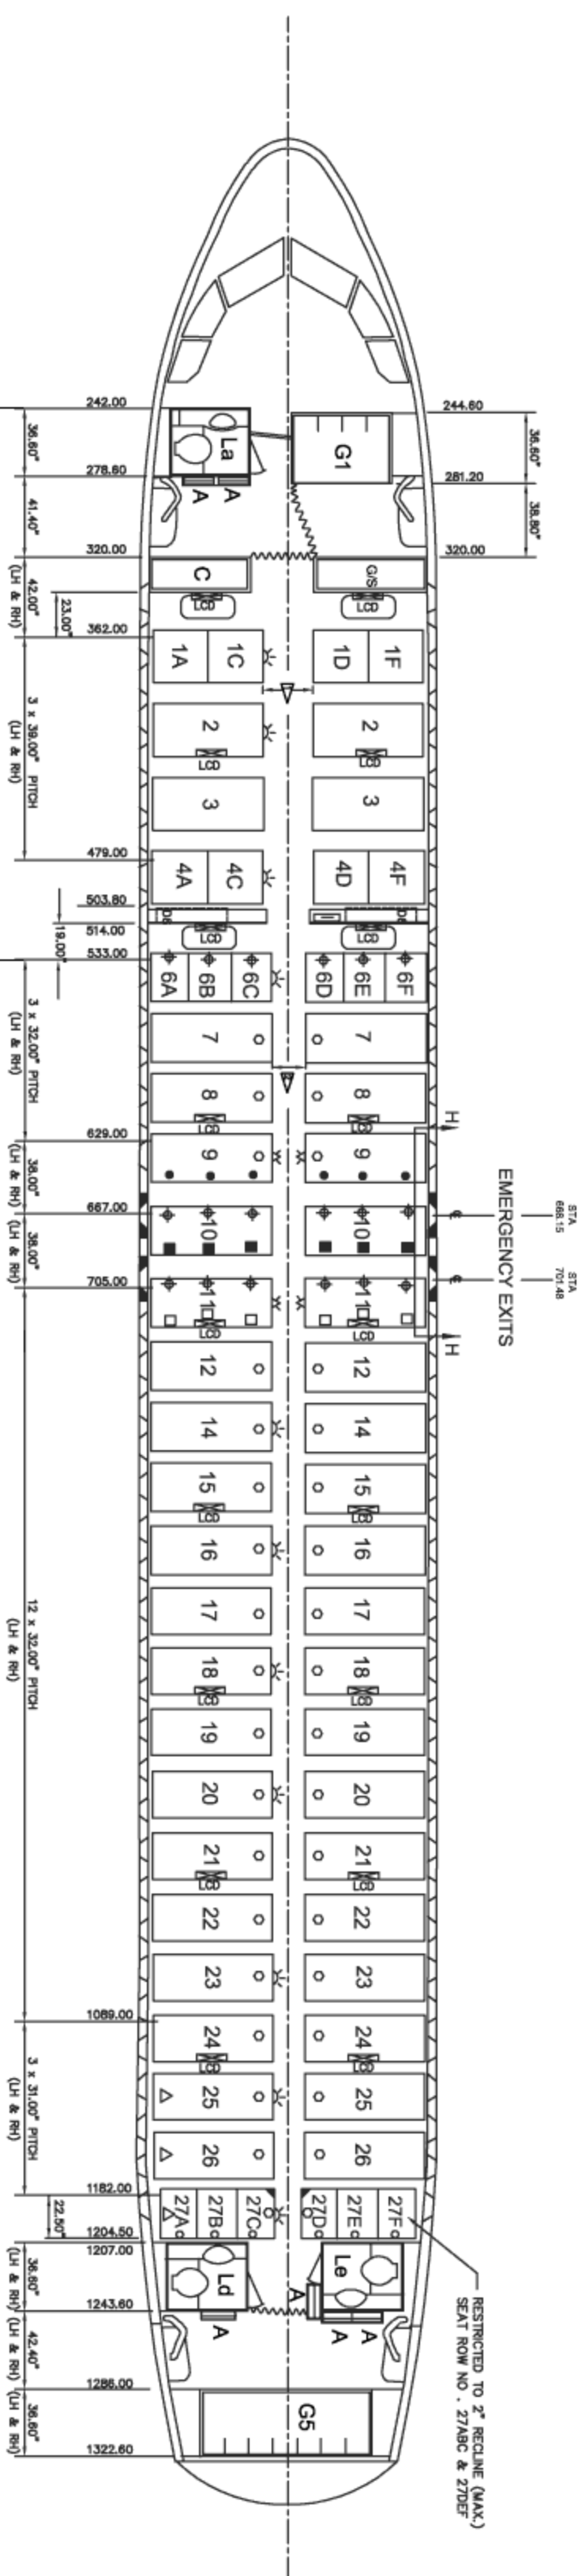

# Aircraft Seat Plan

SILKAIR A320 - 232

Configuration: 16J / 126Y

**Business Class**  
16 Seats (at 39" Pitch)

**Economy Class**  
126 Seats (at 32" Pitch)

EMERGENCY EXITS  
STA 688.15 STA 701.48

RESTRICTED TO 2" RECLINE (MAX.)  
SEAT ROW NO. 27ABC & 27DEF